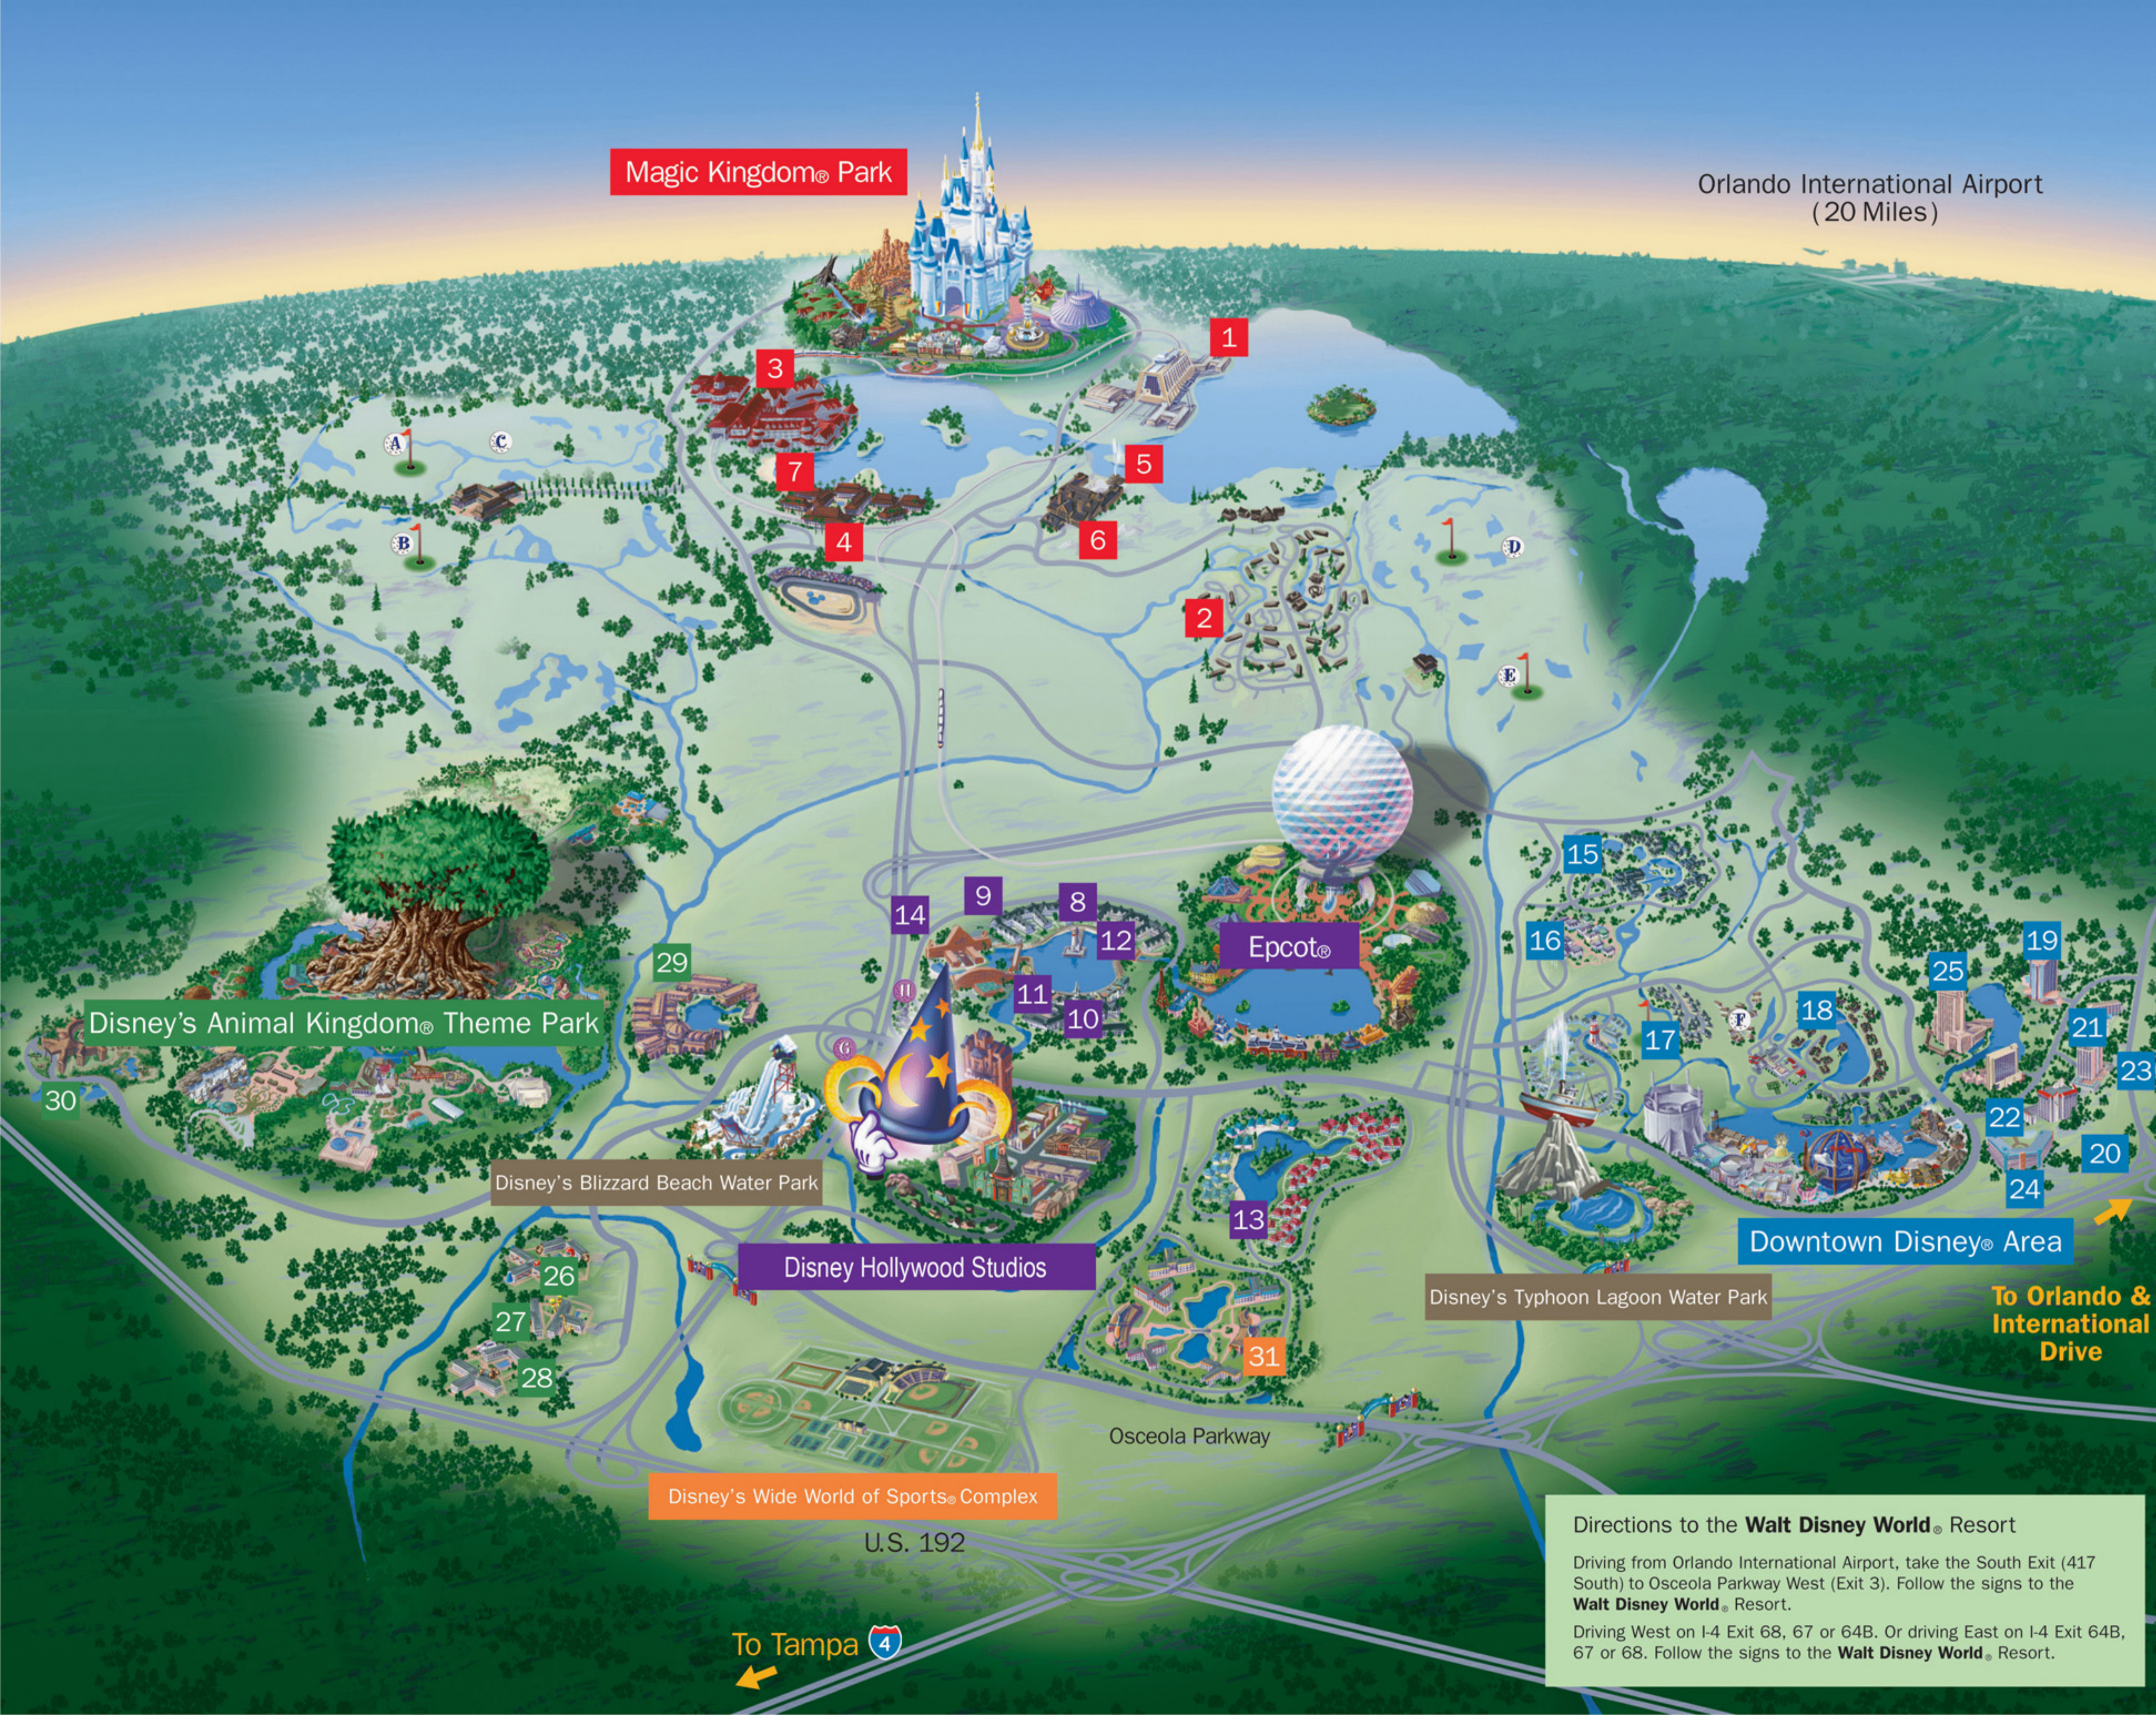

Epcot® Resort Area

- 8 Disney's Beach Club Resort
- 9 Disney's Yacht Club Resort
- 10 Disney's BoardWalk Inn
- 11 Disney's BoardWalk Villas
- 12 Disney's Beach Club Villas
- 13 Disney's Caribbean Beach Resort
- 14 Walt Disney World Swan and Dolphin Hotel

Downtown Disney® Resort Area

- 15 Disney's Port Orleans Resort – Riverside
- 16 Disney's Port Orleans Resort – French Quarter
- 17 Disney's Old Key West Resort
- 18 Disney's Saratoga Springs Resort & Spa (Spring 2004)
- 19 Best Western Lake Buena Vista Resort
- 20 Courtyard by Marriott
- 21 DoubleTree Guest Suites Resort
- 22 Grosvenor Resort
- 23 Hotel Royal Plaza
- 24 The Hilton Resort
- 25 Wyndham Palace Resort & Spa

Disney's Animal Kingdom® Resort Area

- 26 Disney's All-Star Sports Resort
- 27 Disney's All-Star Music Resort
- 28 Disney's All-Star Movies Resort
- 29 Disney's Coronado Springs Resort
- 30 Disney's Animal Kingdom Lodge

Disney's Wide World of Sports® Resort Area

- 31 Disney's Pop Century Resort (December 2003)

Golf Courses

- A Disney's Magnolia Golf Course
- B Disney's Palm Golf Course
- C Disney's Oak Trail Golf Course
- D Disney's Osprey Ridge Golf Course
- E Disney's Eagle Pines Golf Course
- F Disney's Lake Buena Vista Golf Course

Miniature Golf

- G Disney's Winter Summerland Miniature Golf Course
- H Disney's Fantasia Gardens Miniature Golf Course

Orlando International Airport
(20 Miles)

Magic Kingdom® Park

Disney's Animal Kingdom® Theme Park

Disney's Blizzard Beach Water Park

Disney Hollywood Studios

Disney's Wide World of Sports® Complex

Epcot®

Disney's Typhoon Lagoon Water Park

Downtown Disney® Area

To Orlando & International Drive

Osceola Parkway

U.S. 192

To Tampa

Directions to the Walt Disney World® Resort

Driving from Orlando International Airport, take the South Exit (417 South) to Osceola Parkway West (Exit 3). Follow the signs to the Walt Disney World® Resort.

Driving West on I-4 Exit 68, 67 or 64B. Or driving East on I-4 Exit 64B, 67 or 68. Follow the signs to the Walt Disney World® Resort.