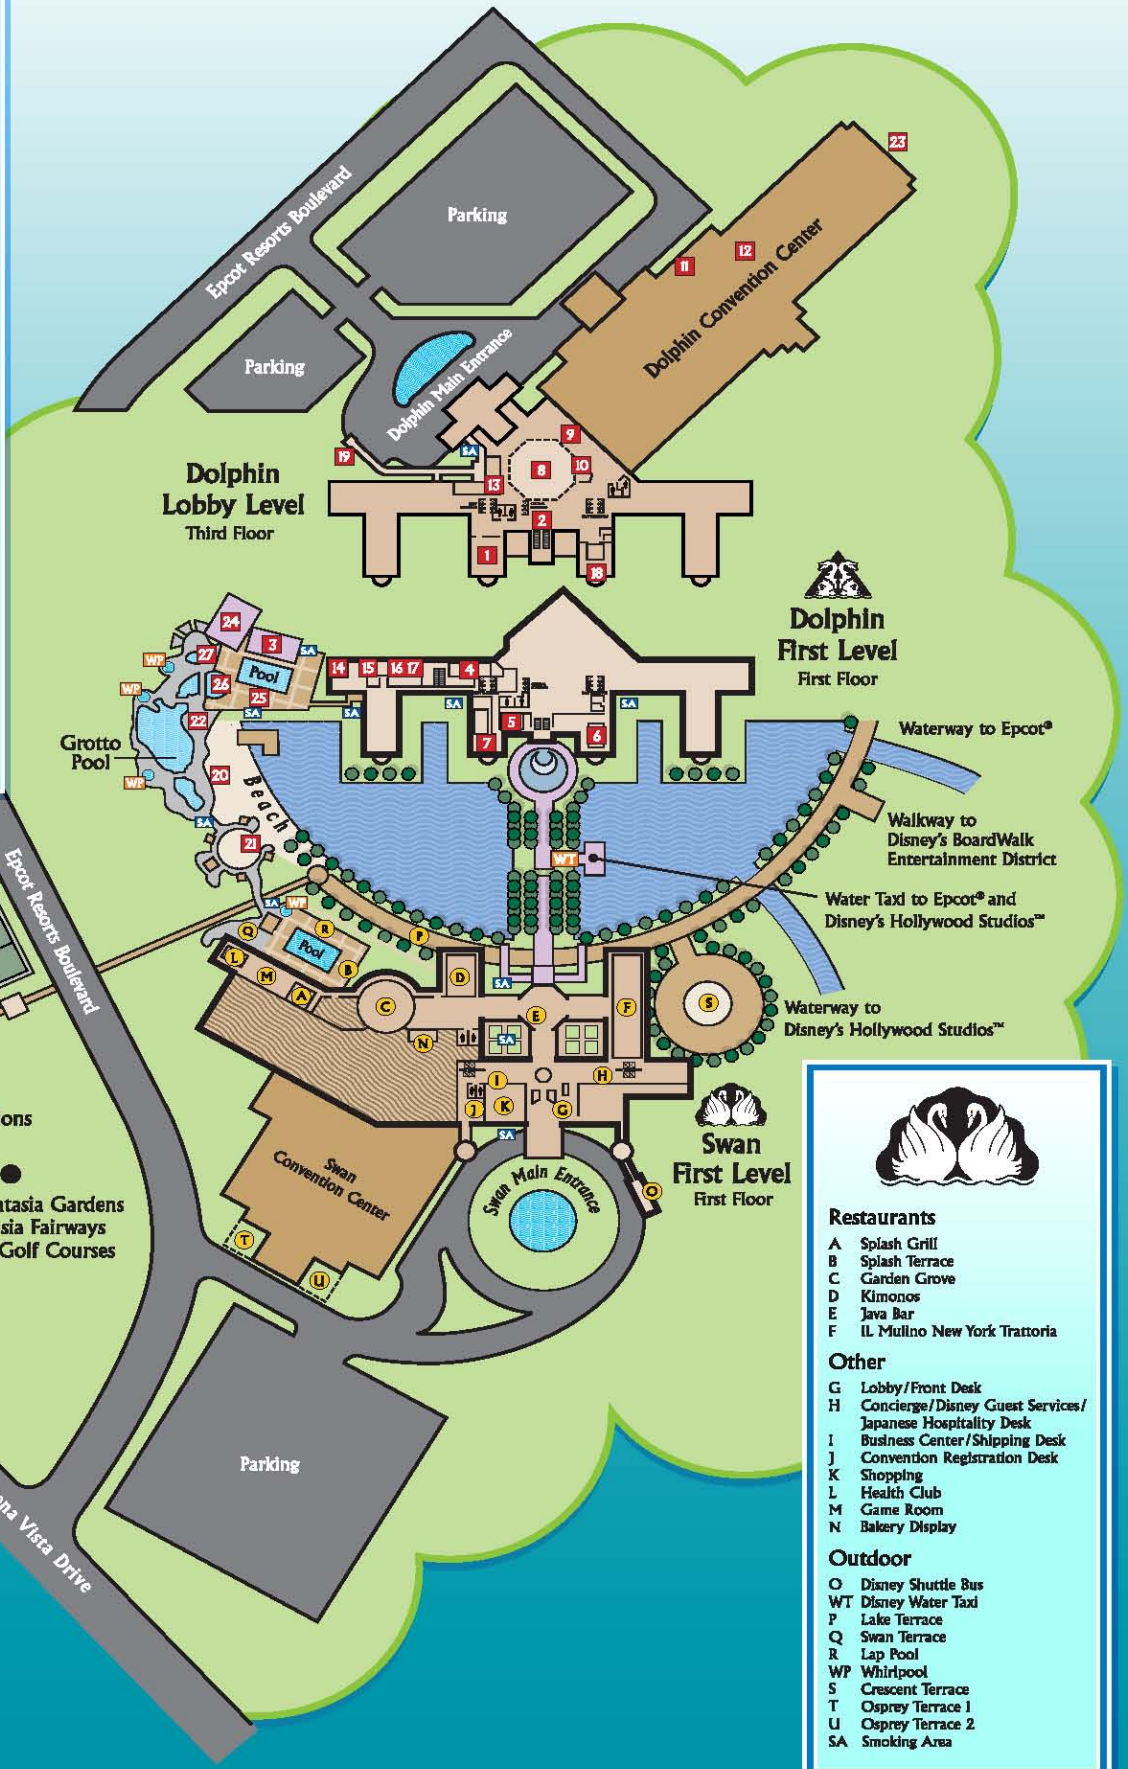

resort map

Restaurants

- 1 Shula's Steak House
- 2 Lobby Lounge
- 3 Cabana Bar and Beach Club
- 4 Picabu
- 5 The Fountain
- 6 Todd English's bluezoo
- 7 Fresh Mediterranean Market

Other

- 8 Lobby/Front Desk
- 9 Concierge
- 10 Disney Guest Services
- 11 Business Center
- 12 Shipping Desk
- 13 Shopping
- 14 Health Club
- 15 Camp Dolphin
- 16 Guest Laundry
- 17 Game Room
- 18 Mandara Spa

Outdoor

- 19 Disney Shuttle Bus
- WT Disney Water Taxi
- 20 Grotto Pool and Beach
- WP Whirlpools
- 21 Children's Playground
- 22 Cabana Beach Hut
- 23 Pacific Terrace
- 24 Cabana Deck
- 25 Lap Pool
- 26 Spring Pool
- 27 Kiddle Pool
- SA Smoking Area

Dolphin First Level

Swan First Level

Restaurants

- A Splash Grill
- B Splash Terrace
- C Garden Grove
- D Kimonos
- E Java Bar
- F IL Mulino New York Trattoria

Other

- G Lobby/Front Desk
- H Concierge/Disney Guest Services/ Japanese Hospitality Desk
- I Business Center/Shipping Desk
- J Convention Registration Desk
- K Shopping
- L Health Club
- M Game Room
- N Bakery Display

Outdoor

- O Disney Shuttle Bus
- WT Disney Water Taxi
- P Lake Terrace
- Q Swan Terrace
- R Lap Pool
- WP Whirlpool
- S Crescent Terrace
- T Osprey Terrace 1
- U Osprey Terrace 2
- SA Smoking Area